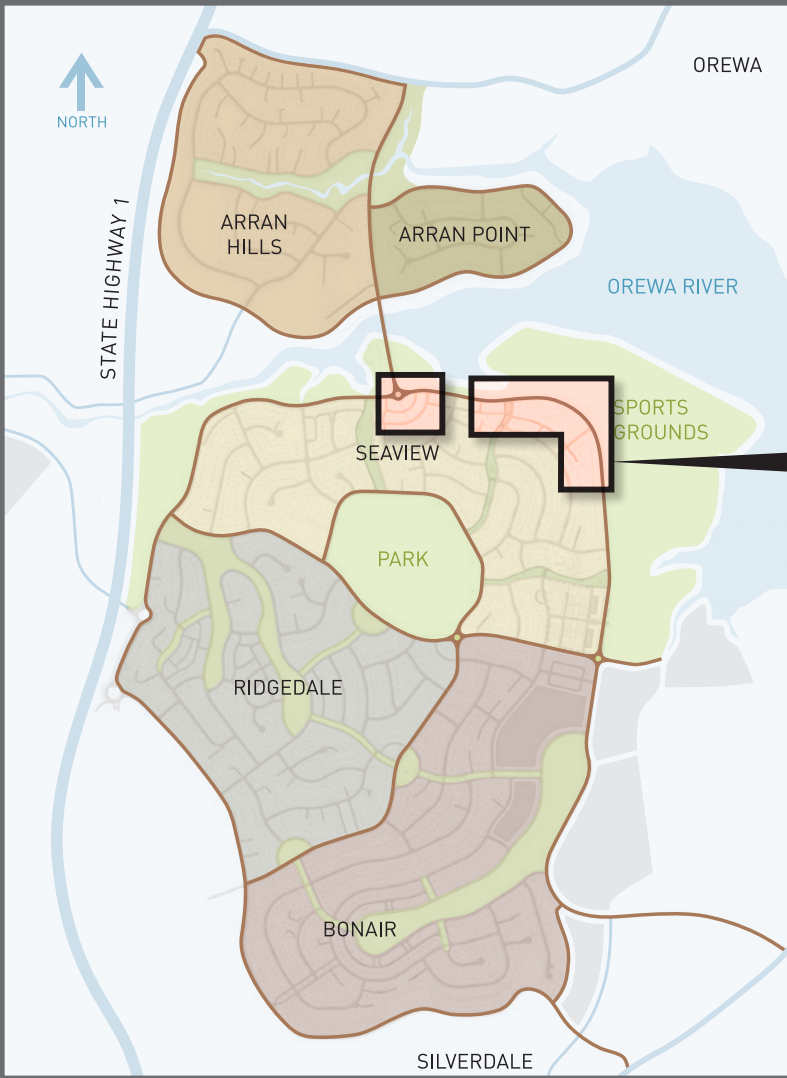

MILLWATER

Bordering Millwater Parkway and looking directly out onto the Orewa River, this selection of quality sections represents some of the most sought after properties in the Millwater Development.

PARKWAY STAGE: SELLING NOW

P: 0800 MILLWATER E: info@millwater.co.nz

North facing and with uninterrupted views out and across the Orewa River, PARKWAY section sizes vary from the low 500's to mid 700 sqm in size. Located directly across from the planned sports grounds and access to Orewa, these properties represent convenience in every sense of the word, ideal for those who like to be situated right at the heart of the action.