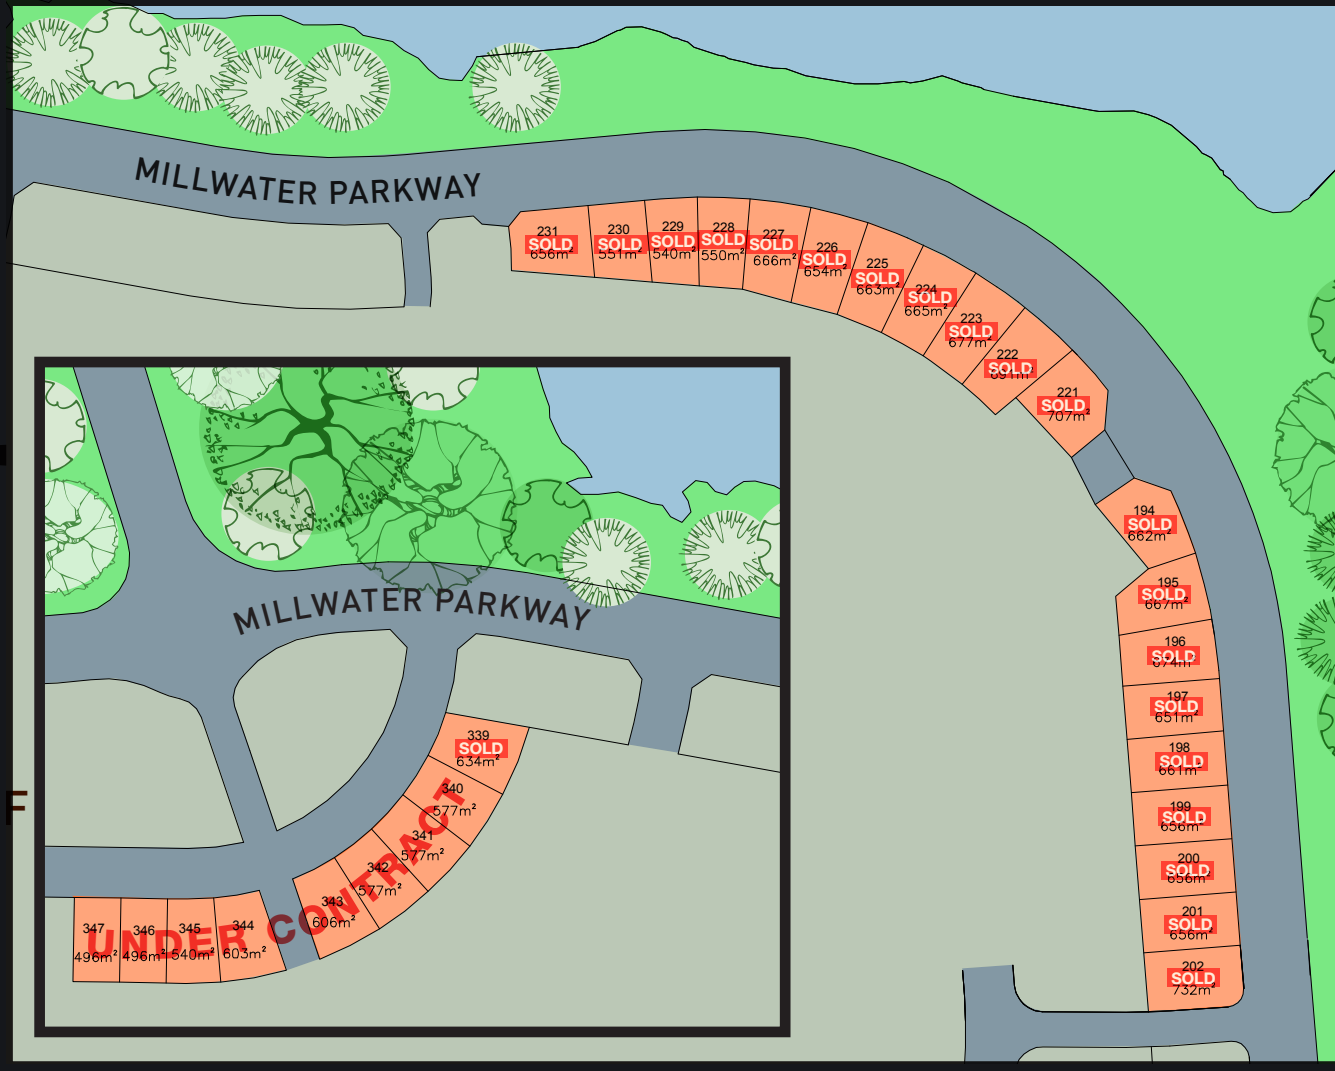

MILLWATER

Bordering Millwater Parkway and looking directly out onto the Orewa River, this selection of quality sections represents some of the most sought after properties in the Millwater Development.

PARKWAY STAGE: SELLING NOW

P: 0800 MILLWATER E: info@millwater.co.nz

North facing and with uninterrupted views out and across the Orewa River, PARKWAY section sizes vary from the low 500's to mid 700 sqm in size. Located directly across from the planned sports grounds and access to Orewa, these properties represent convenience in every sense of the word, ideal for those who like to be situated right at the heart of the action.