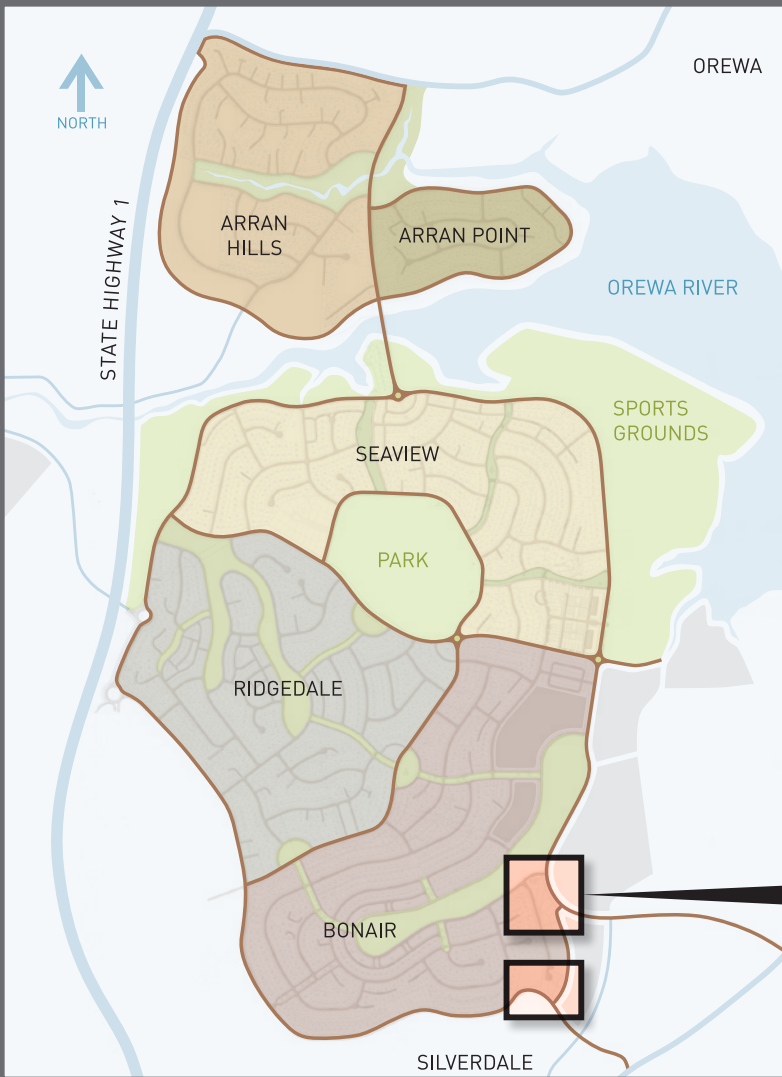

# MILLWATER

Positioned at the gateway to the Millwater Development, this small selection of properties offers huge convenience to local amenities.

## BONAIR STAGE 1: SELLING NOW

P: 0800 MILLWATER E: [info@millwater.co.nz](mailto:info@millwater.co.nz)

At the Silverdale entrance to Millwater, BONAIR sets the scene of what to expect within New Zealand's largest quality residential development. With some of the biggest section sizes on offer, this small selection of properties is just a short walk to the many local shops, schools and soon to be constructed supermarket. Convenience at it's best, these properties will sell quickly to the discerning investor.