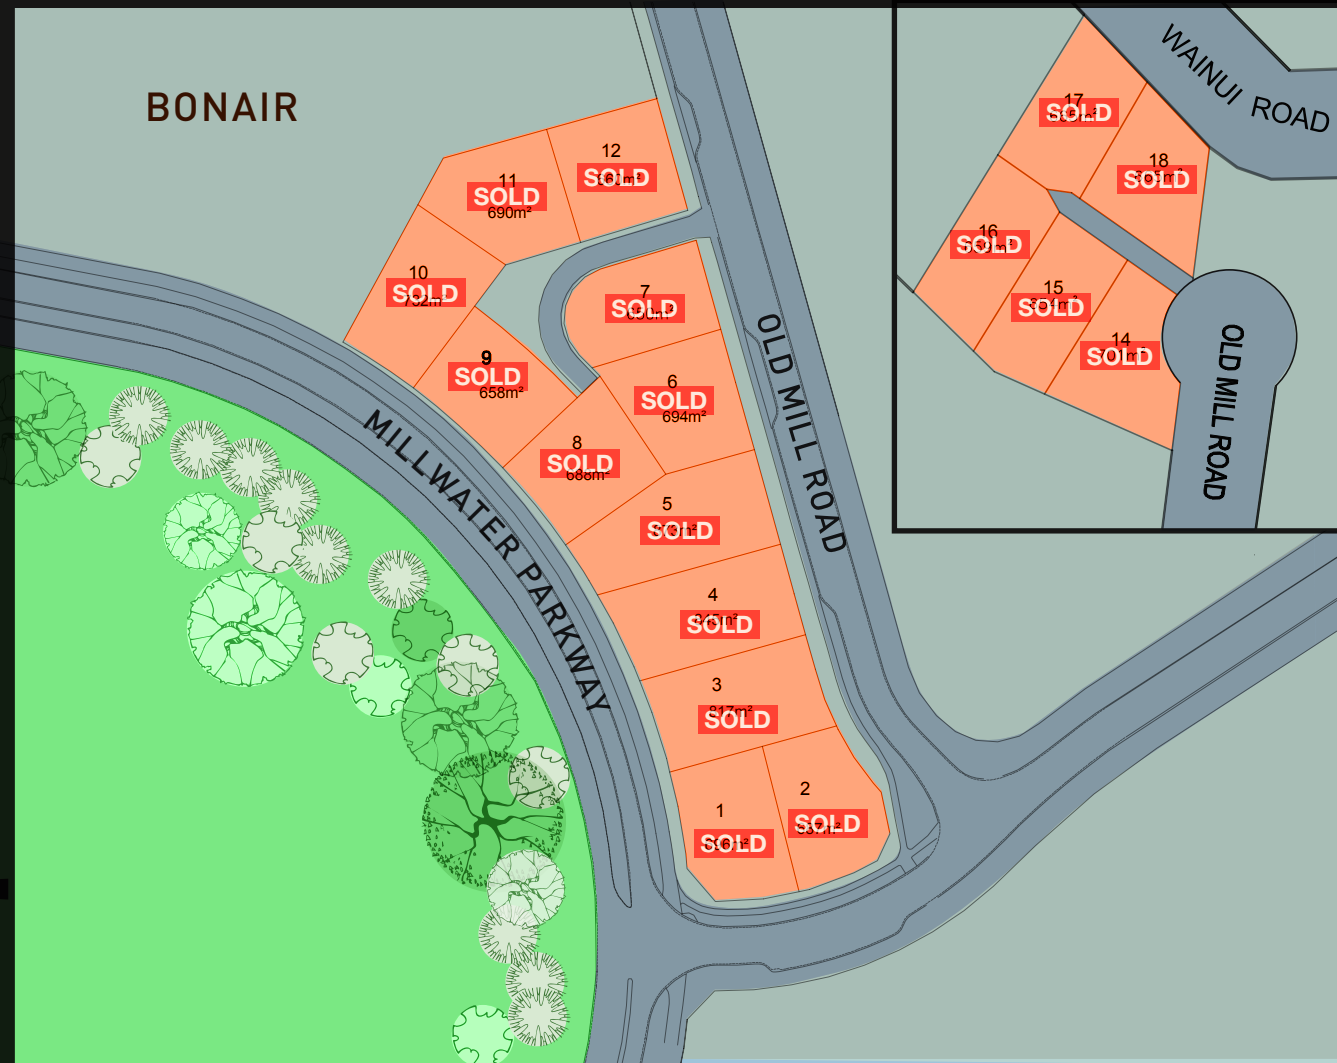

# MILLWATER

Positioned at the gateway to the Millwater Development, this small selection of properties offers huge convenience to local amenities.

## BONAIR STAGE 1: SELLING NOW

P: 0800 MILLWATER E: [info@millwater.co.nz](mailto:info@millwater.co.nz)

At the Silverdale entrance to Millwater, BONAIR sets the scene of what to expect within New Zealand's largest quality residential development. With some of the biggest section sizes on offer, this small selection of properties is just a short walk to the many local shops, schools and soon to be constructed supermarket. Convenience at it's best, these properties will sell quickly to the discerning investor.